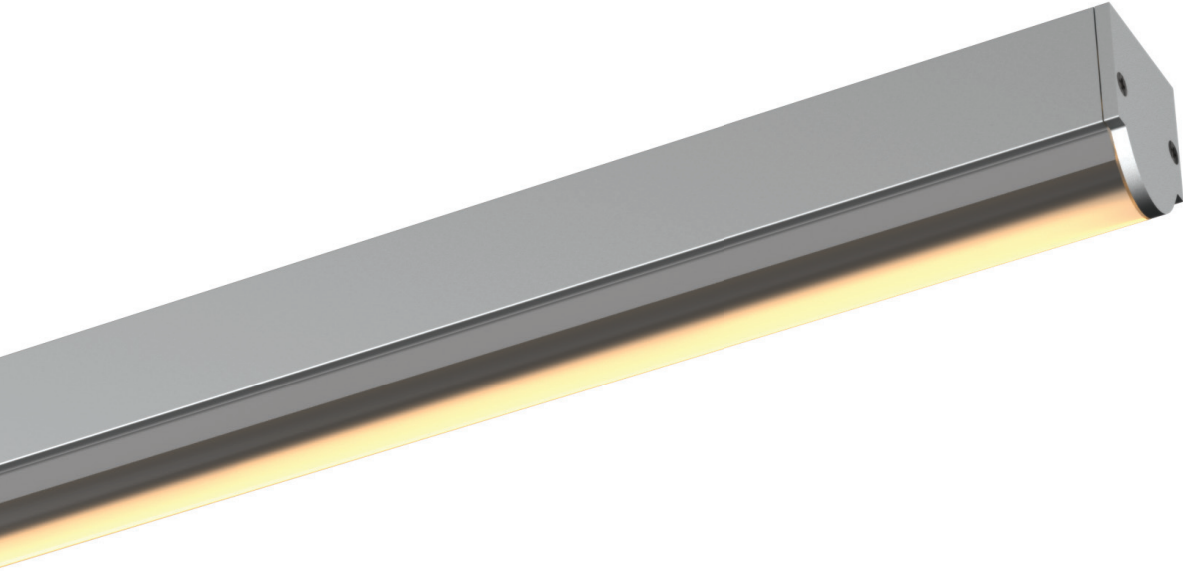

# RIDGELINE

Design Guide

Profile & Dimensions

Available TivoTape Options - Indoor

**DEFINE**  
SB  
HO  
LB

**ELITE**  
SB  
HO  
VHO

**ELITE+**  
Plus  
Pro  
Vision  
Flow

**FUSE24**  
RGB  
RGB+W  
RGB+W+W  
DW  
Pixle24 RGB  
Pixle24 RGBW

**FUSE12**  
PiXEL12 RGB

Ordering Information

**RIDG-CHAN-SLV-8**  
Anodized Aluminum Extrusion  
length 8'

**RIDG-LNS-XX-8**  
**XX = 10 (10°), 30 (30°)**  
Grazer lens length 8'

**RIDG-EC-XX**  
**XX = 01 (no hole), 02 (hole)**  
Stainless Steel End Cap

**RIDG-CLP-SLV**  
Metal mounting clip

Ordering Information

**RIDG-BFL-1**  
1' Baffle for Ridgeline channel,  
Black, snap-on

Photometrics

10° / Based on ELITE+ HO 3000K

**Light Efficiency:**

**Light Quality**

30° / Based on ELITE+ HO 3000K

**Light Efficiency:**

**Light Quality**