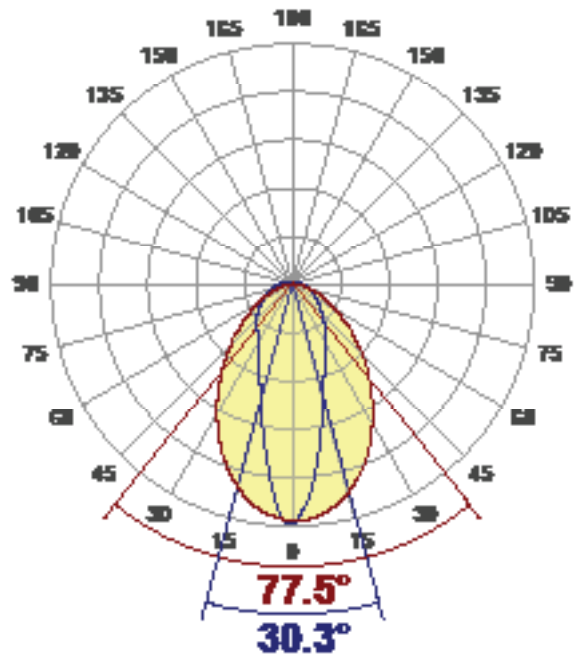

**RIDG-CLP-SLV**  
Metal mounting clip

Ordering Information

**RIDG-BFL-1**  
1' Baffle for Ridgeline channel,  
Black, snap-on

Photometrics

10° / Based on ELITE+ HO 3000K

**Light Efficiency:**

**Light Quality**

30° / Based on ELITE+ HO 3000K

**Light Efficiency:**

**Light Quality**